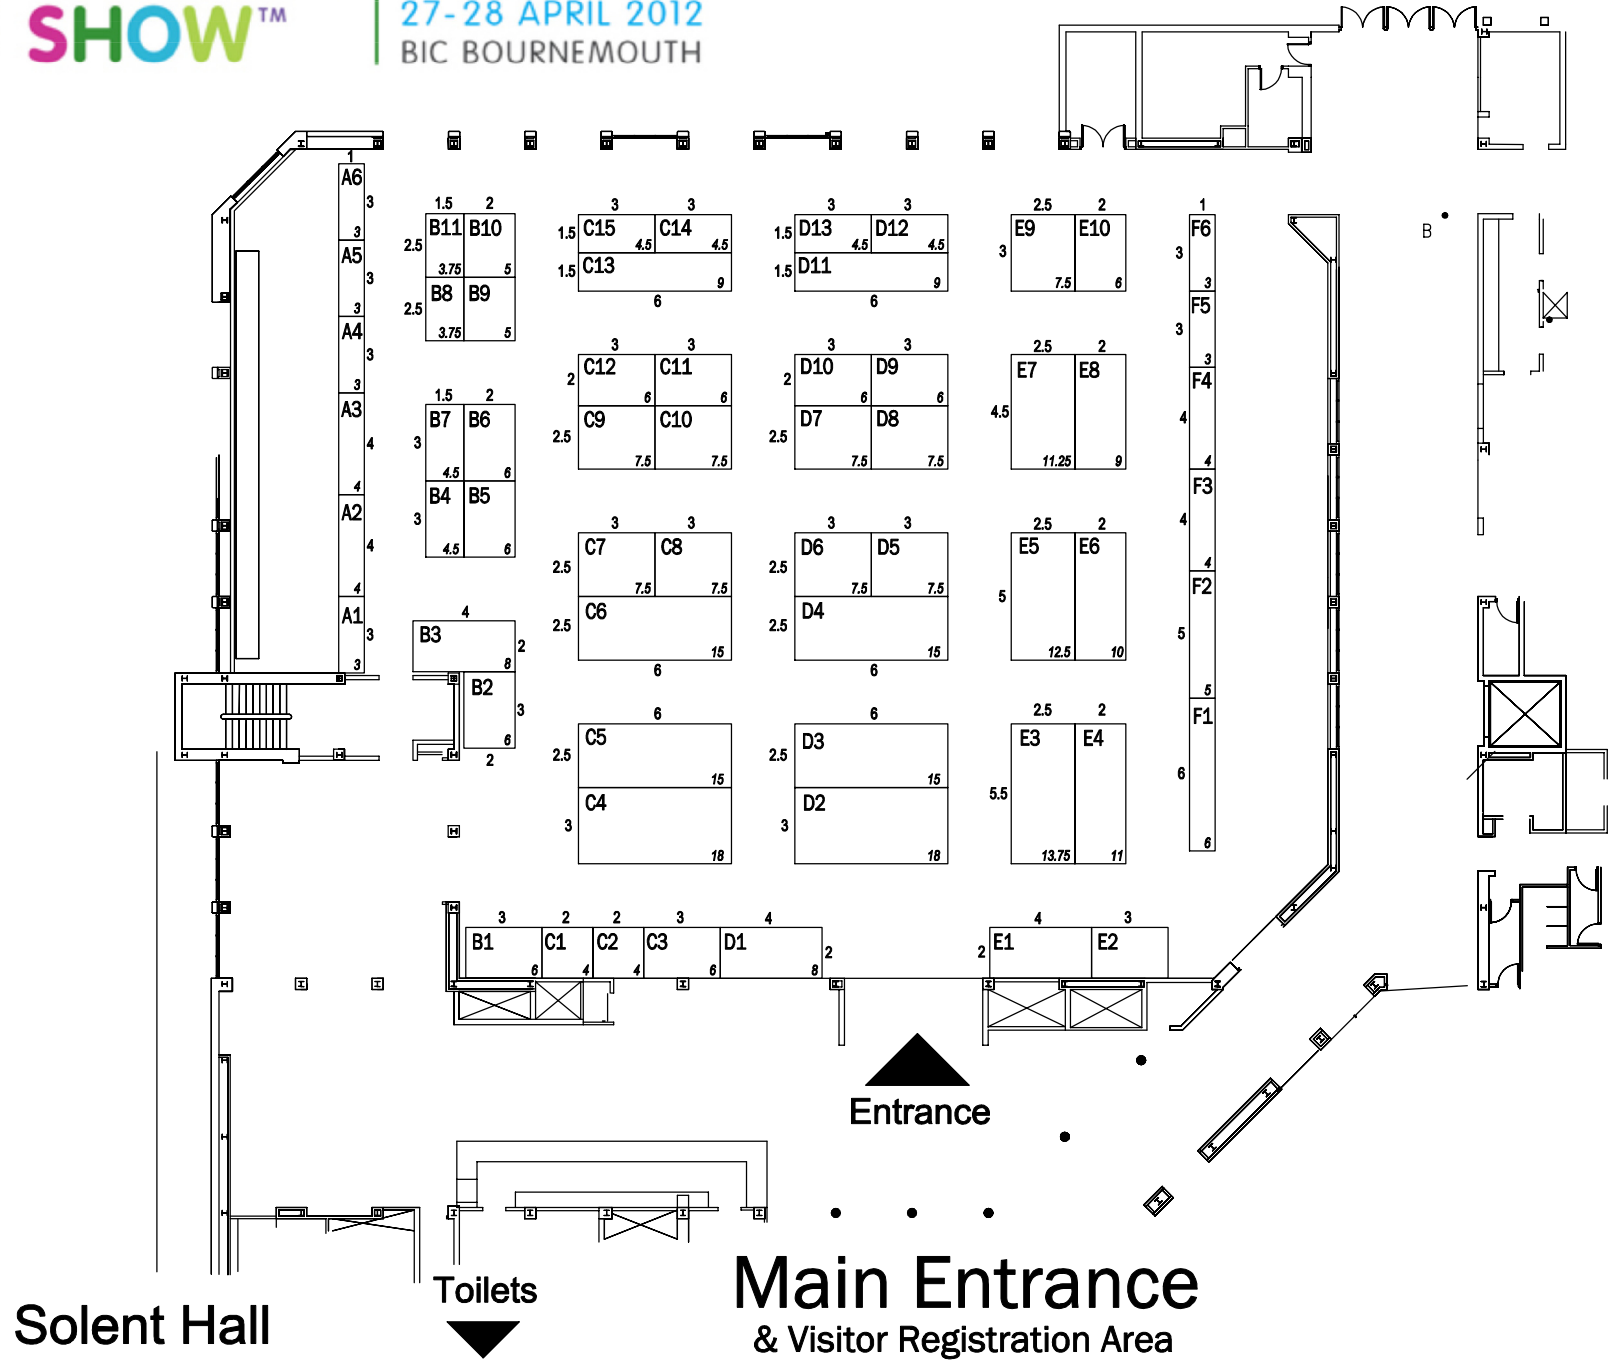

**NURSERY  
SHOW™**

FOR ALL EARLY YEARS  
CARE AND EDUCATION  
27-28 APRIL 2012  
BIC BOURNEMOUTH

Solent Hall

Toilets

**Main Entrance**  
& Visitor Registration Area